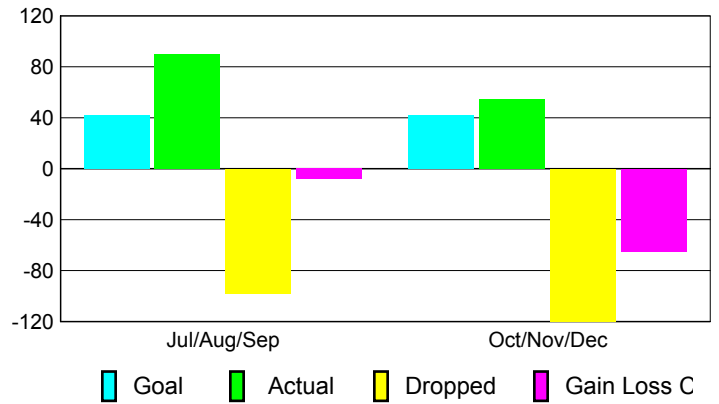

Membership Results 2010-2011

Goal, New, Dropped, Gain/Loss