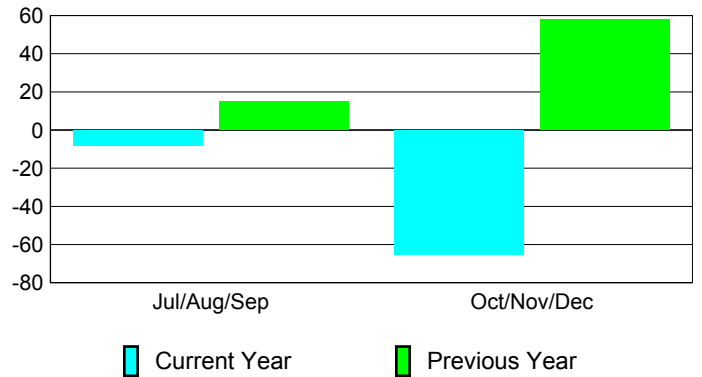

Comparison of Membership Gain/Loss

Current Year Compared to the Previous Year