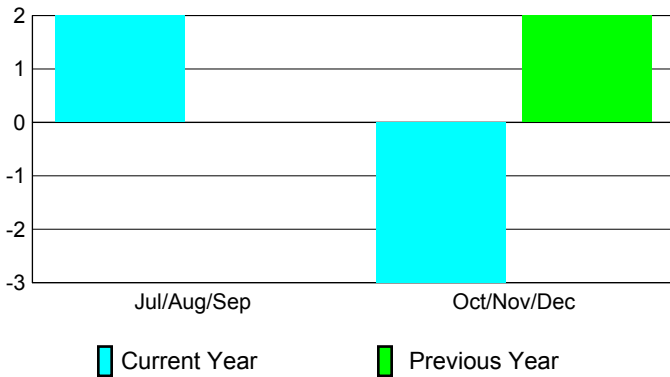

2010-2011 GMT Reports for District (or Undistricted) **District 20 K1**

GMT: ED J LECIUS

Location: NEW YORK

GMT CA: 1

CLUBS

**Club Results
2010-2011**

**Clubs
2009-2010**

Month	New Club Goal	Actual New Clubs	Actual Dropped Clubs	Gain/Loss of Clubs	Gain/Loss of Clubs
Jul/Aug/Sep	2	2	0	2	0
Oct/Nov/Dec	1	0	-3	-3	2
Totals	3	2	-3	-1	2

Club Results 2010-2011

Goal, New, Dropped, Gain/Loss

Comparison of Club Gain/Loss

Current Year Compared to the Previous Year

YTD Status Quo Clubs 2010-2011

Status Quo Clubs Compared to Status Quo Members

MEMBERSHIP