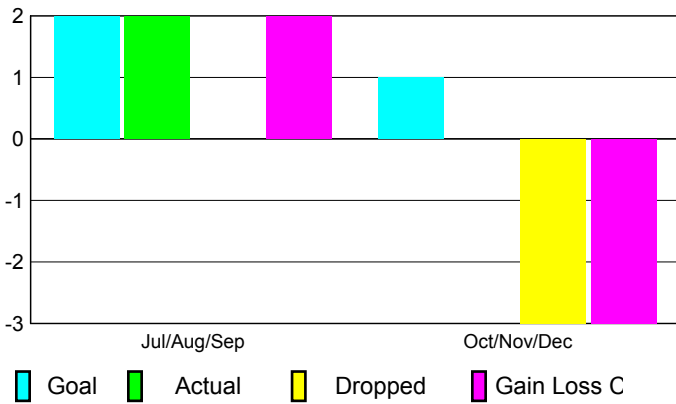

2010-2011 GMT Reports for District (or Undistricted) **District 20 K1**

GMT: ED J LECIUS

Location: NEW YORK

GMT CA: 1

CLUBS

**Club Results
2010-2011**

**Clubs
2009-2010**

Month	New Club Goal	Actual New Clubs	Actual Dropped Clubs	Gain/Loss of Clubs	Gain/Loss of Clubs
Jul/Aug/Sep	2	2	0	2	0
Oct/Nov/Dec	1	0	-3	-3	2
Totals	3	2	-3	-1	2

Club Results 2010-2011

Goal, New, Dropped, Gain/Loss

Comparison of Club Gain/Loss

Current Year Compared to the Previous Year

YTD Status Quo Clubs 2010-2011

Status Quo Clubs Compared to Status Quo Members

MEMBERSHIP